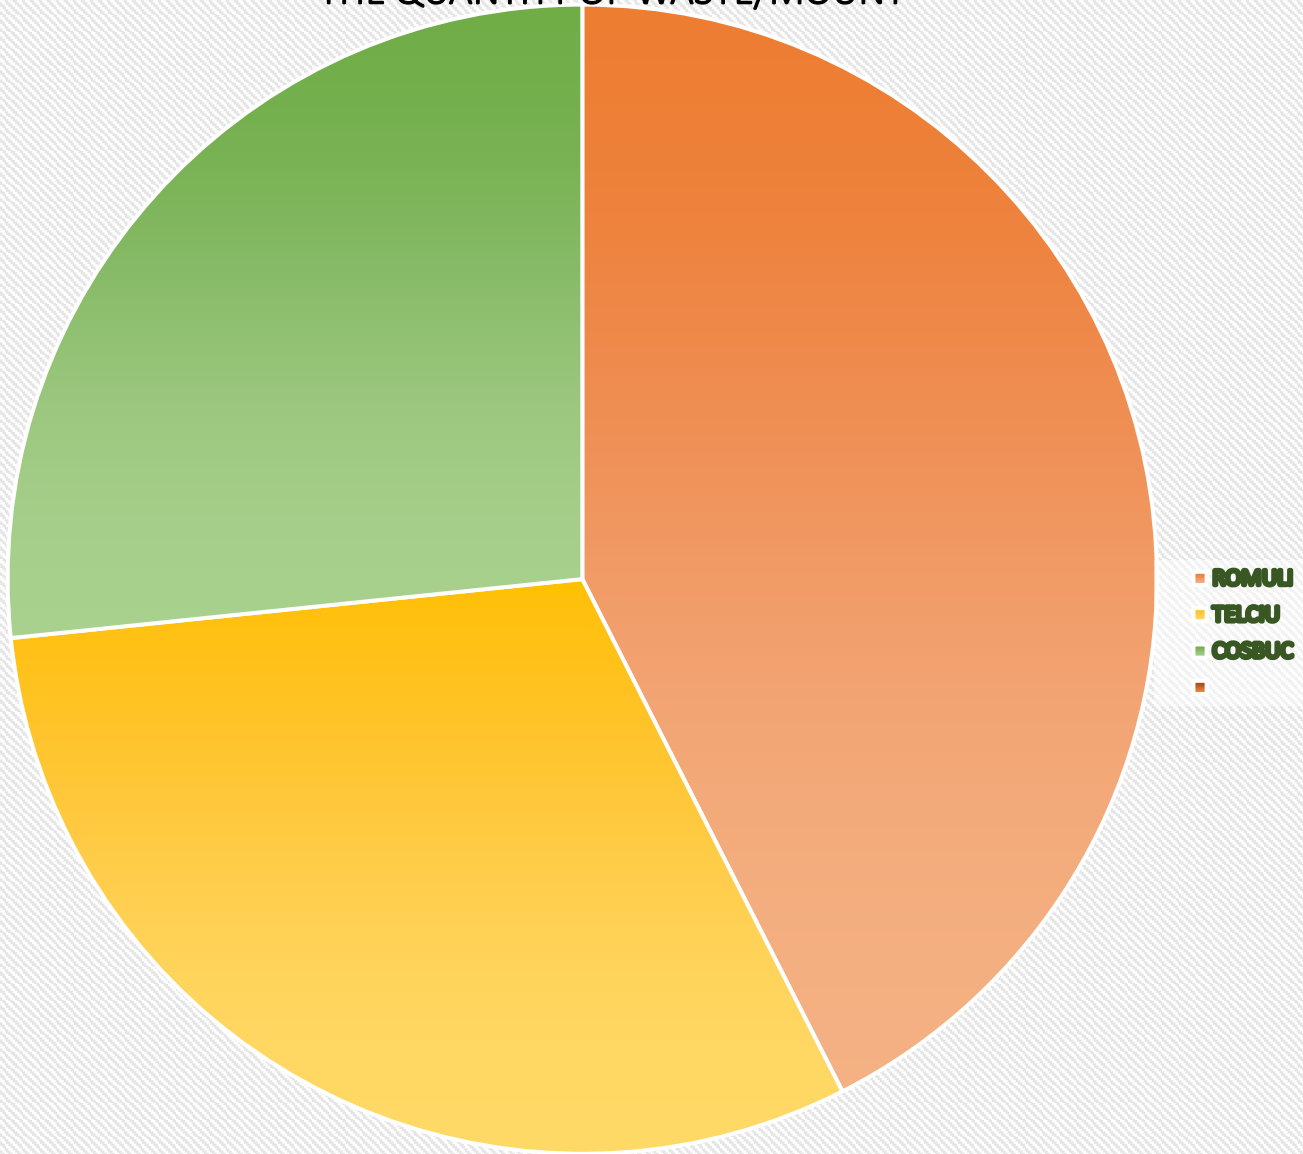

THE QUANTITY OF WASTE/MOUNT